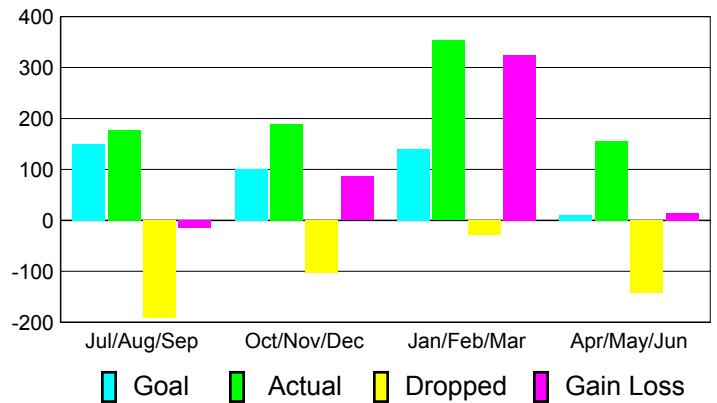

Membership Results 2010-2011

Goal, New, Dropped, Gain/Loss

Comparison of Membership Gain/Loss

Current Year Compared to the Previous Year