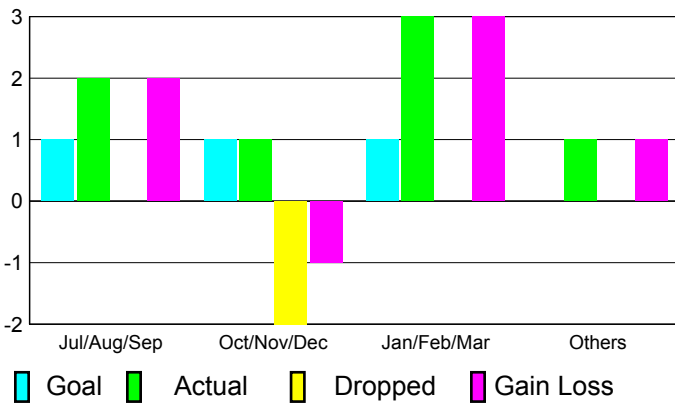

2010-2011 GMT Reports for District (or Undistricted) **District 300C3**

GMT: **PEI-JEN CHEN**

Location: **M.D. 300 Taiwan**

GMT CA: **5**

CLUBS

Club Results
2010-2011

Clubs
2009-2010

Month	New Club Goal	Actual New Clubs	Actual Dropped Clubs	Gain/Loss of Clubs	Gain/Loss of Clubs
Jul/Aug/Sep	1	2	0	2	0
Oct/Nov/Dec	1	1	-2	-1	0
Jan/Feb/Mar	1	3	0	3	0
Apr/May/June	0	1	0	1	0
Totals	3	7	-2	5	0

Club Results 2010-2011

Goal, New, Dropped, Gain/Loss

Comparison of Club Gain/Loss

Current Year Compared to the Previous Year

YTD Status Quo Clubs 2010-2011

Status Quo Clubs Compared to Status Quo Members

MEMBERSHIP