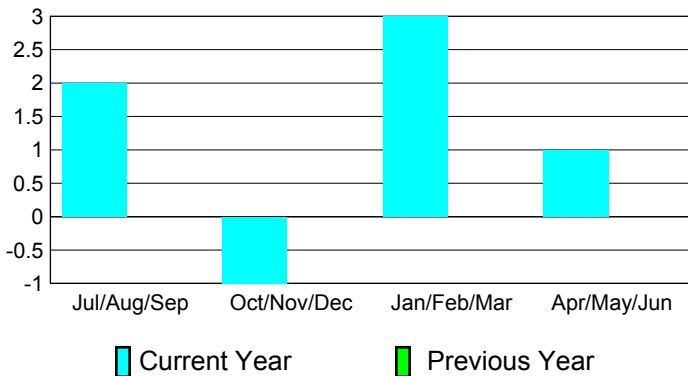

2010-2011 GMT Reports for District (or Undistricted) **District 300C3**

GMT: **PEI-JEN CHEN**

Location: **M.D. 300 Taiwan**

GMT CA: **5**

CLUBS

Club Results
2010-2011

Clubs
2009-2010

Month	New Club Goal	Actual New Clubs	Actual Dropped Clubs	Gain/Loss of Clubs	Gain/Loss of Clubs
Jul/Aug/Sep	1	2	0	2	0
Oct/Nov/Dec	1	1	-2	-1	0
Jan/Feb/Mar	1	3	0	3	0
Apr/May/June	0	1	0	1	0
Totals	3	7	-2	5	0

Club Results 2010-2011

Goal, New, Dropped, Gain/Loss

Comparison of Club Gain/Loss

Current Year Compared to the Previous Year

YTD Status Quo Clubs 2010-2011

Status Quo Clubs Compared to Status Quo Members

MEMBERSHIP