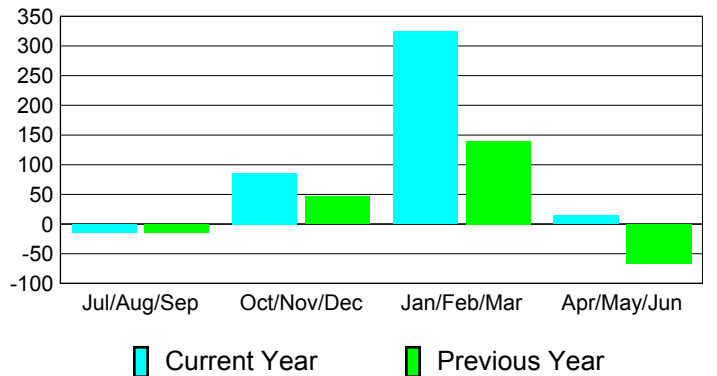

Membership Results
2010-2011

Membership
2009-2010

Month	Net Memb Goal	Actual New Memb	Actual Dropped Memb	Gain/Loss of Memb	Gain/Loss of Memb
Jul/Aug/Sep	150	178	-192	-14	-14
Oct/Nov/Dec	100	189	-103	86	46
Jan/Feb/Mar	140	353	-29	324	140
Apr/May/June	10	156	-142	14	-66
Totals	400	876	-466	410	106

Membership Results 2010-2011

Goal, New, Dropped, Gain/Loss

Comparison of Membership Gain/Loss

Current Year Compared to the Previous Year

Gender Comparison 2010-2011

Jul/Aug/Sep

Oct/Nov/Dec

Jan/Feb/Mar

Apr/May/June

Male

Female